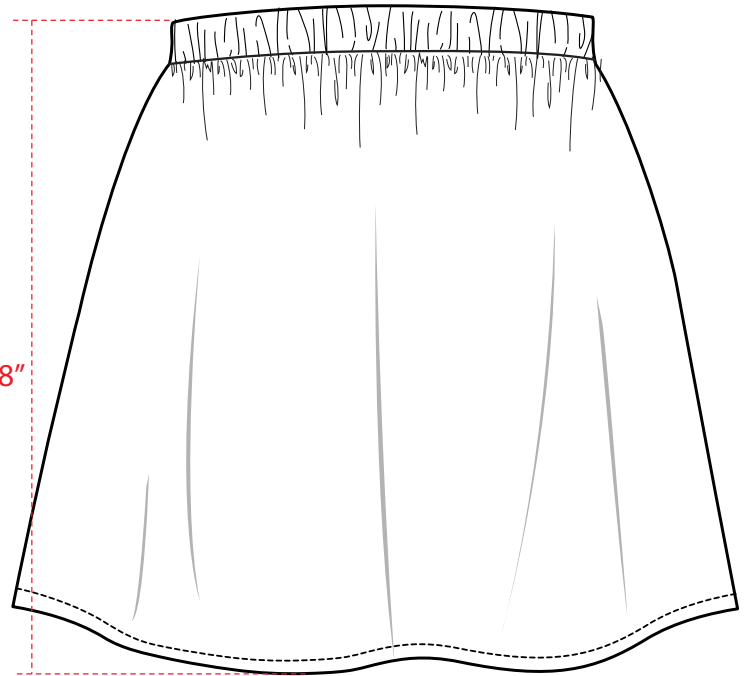

## Elastic Waistband Skirt

FEB 2, 2017

FRONT

1.25" Elasticized waistband

.5" Hem

BACK

18"

Inspiration Image

### Details

- \* Material will be cotton seersucker.
- \* 1.25" Elasticized waistband.